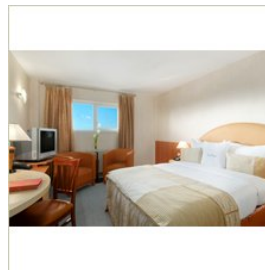

DoubleTree by Hilton Hotel Aberdeen City Centre

Beach Boulevard, Aberdeen, United Kingdom AB24 5EF
Tel: +44-1224-633, Fax: +44-1224-638833

OUR LOCATION

Located less than a mile from Union Street with excellent road, rail and airport links, the DoubleTree by Hilton Aberdeen City Centre hotel offers picturesque coastal views and is only a short distance from the long, sandy beachfront. Be welcomed at reception with a warm, freshly baked chocolate chip cookie before checking into your comfortable guest room. Keep fit in Breaker's Leisure Club in the spacious gym with Cybex equipment or enjoy a dip in the hotel's luxurious pool with Jacuzzi, sauna and steam rooms. Indulge in a treatment at Breaker's Beauty spa before dining in the stylish 4-star Footdee's restaurant.

HOTEL ACCOMMODATIONS

Choose a comfortable Guest Room featuring high-speed internet access and satellite TV. The traditionally styled rooms feature a large desk for working or a 25-inch TV for entertainment. Enjoy the tea and coffee making facilities, ensuite bathroom and stunning views.