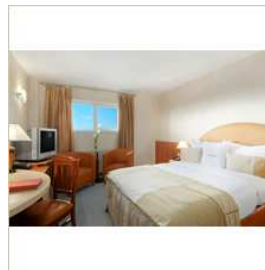

DoubleTree by Hilton Hotel Aberdeen City Centre

Beach Boulevard, Aberdeen, United Kingdom AB24 5EF
Tel: +44-1224-633, Fax: +44-1224-638833

OUR LOCATION

Located less than a mile from Union Street with excellent road, rail and airport links, the DoubleTree by Hilton Aberdeen City Centre hotel offers picturesque coastal views and is only a short distance from the long, sandy beachfront. Be welcomed at reception with a warm, freshly baked chocolate chip cookie before checking into your comfortable guest room. Keep fit in Breaker's Leisure Club in the spacious gym with Cybex equipment or enjoy a dip in the hotel's luxurious pool with Jacuzzi, sauna and steam rooms. Indulge in a treatment at Breaker's Beauty spa before dining in the stylish 4-star Footdee's restaurant.

HOTEL ACCOMMODATIONS

Choose a comfortable Guest Room featuring high-speed internet access and satellite TV. The traditionally styled rooms feature a large desk for working or a 25-inch TV for entertainment. Enjoy the tea and coffee making facilities, ensuite bathroom and stunning views.